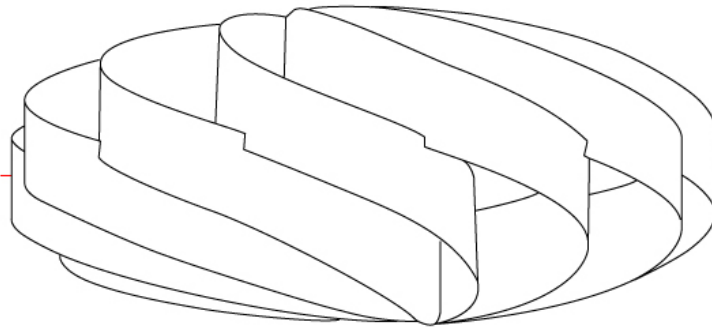

SWIRL SURFACE

D62006-

PROJECT _____

TYPE _____

SPECIFIER _____

QUANTITY _____

DATE _____